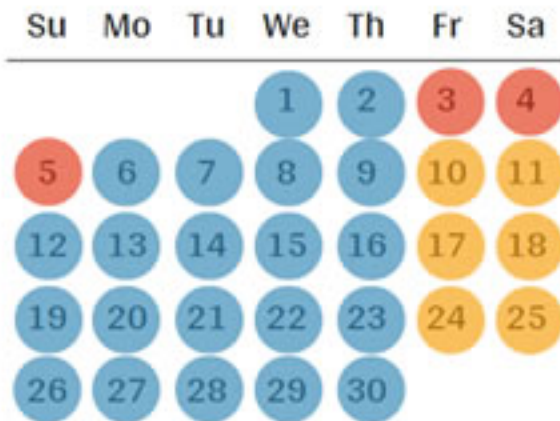

2026 Glamping Rate Schedule

Low

Moderate

Shoulder

Peak

JANUARY

FEBRUARY

MARCH

APRIL

MAY

JUNE

JULY

AUGUST

SEPTEMBER

OCTOBER

NOVEMBER

DECEMBER