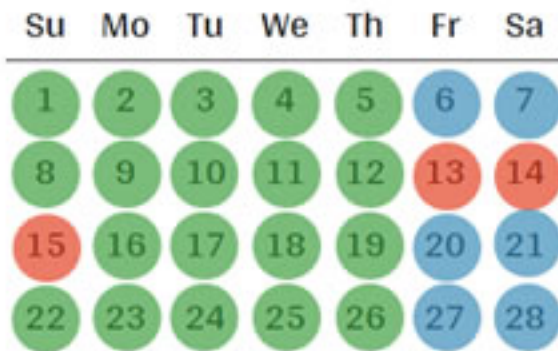

2026 Glamping Rate Schedule

Low

Moderate

Shoulder

Peak

JANUARY

FEBRUARY

MARCH

APRIL

MAY

JUNE

JULY

AUGUST

SEPTEMBER

OCTOBER

NOVEMBER

DECEMBER