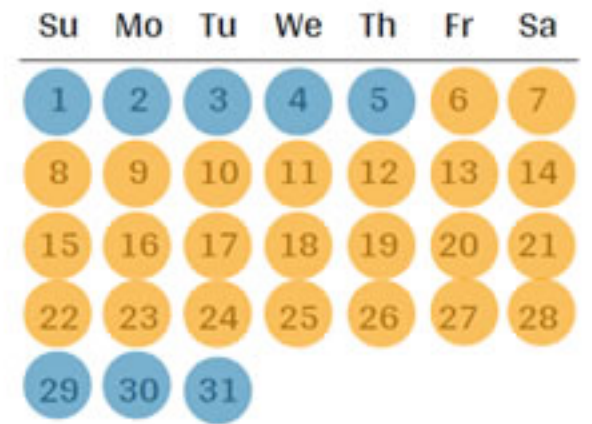

2026 Glamping Rate Schedule

Low

Moderate

Shoulder

Peak

JANUARY

FEBRUARY

MARCH

APRIL

MAY

JUNE

JULY

AUGUST

SEPTEMBER

OCTOBER

NOVEMBER

DECEMBER