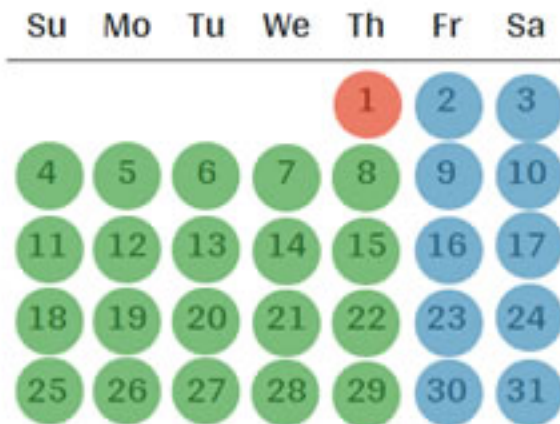

2026 Glamping Rate Schedule

Low

Moderate

Shoulder

Peak

JANUARY

FEBRUARY

MARCH

APRIL

MAY

JUNE

JULY

AUGUST

SEPTEMBER

OCTOBER

NOVEMBER

DECEMBER