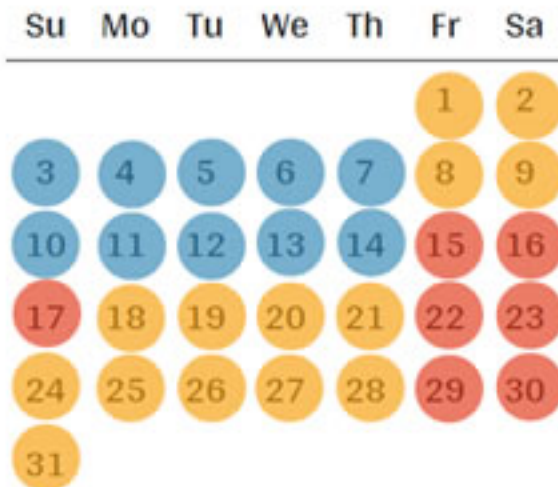

2026 Glamping Rate Schedule

Low

Moderate

Shoulder

Peak

JANUARY

FEBRUARY

MARCH

APRIL

MAY

JUNE

JULY

AUGUST

SEPTEMBER

OCTOBER

NOVEMBER

DECEMBER