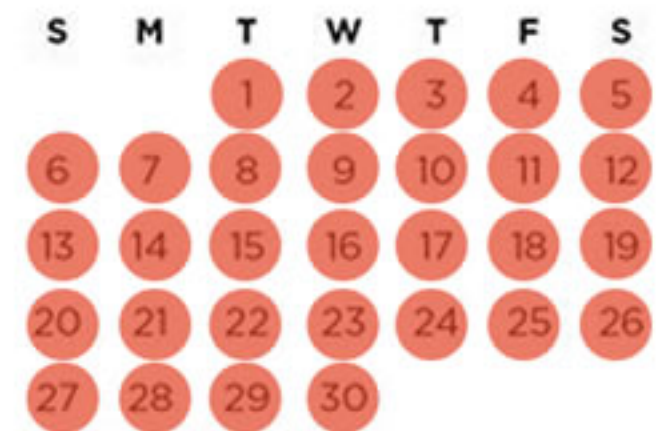

2020 Cabin Rate Schedule

Low

Moderate

Shoulder

Peak

JANUARY

FEBRUARY

MARCH

APRIL

MAY

JUNE

JULY

AUGUST

SEPTEMBER

OCTOBER

NOVEMBER

DECEMBER