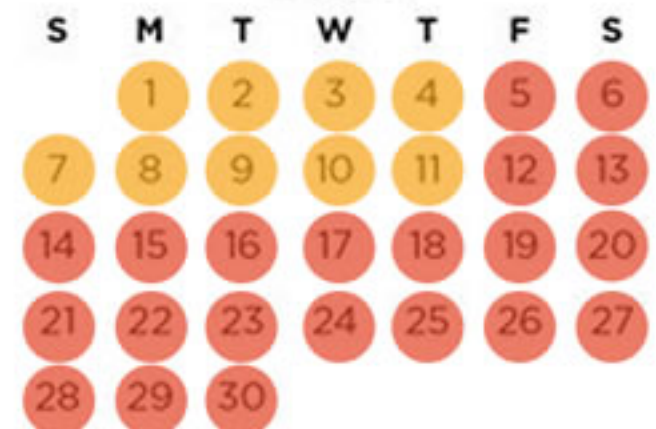

2020 Cabin Rate Schedule

Low

Moderate

Shoulder

Peak

JANUARY

FEBRUARY

MARCH

APRIL

MAY

JUNE

JULY

AUGUST

SEPTEMBER

OCTOBER

NOVEMBER