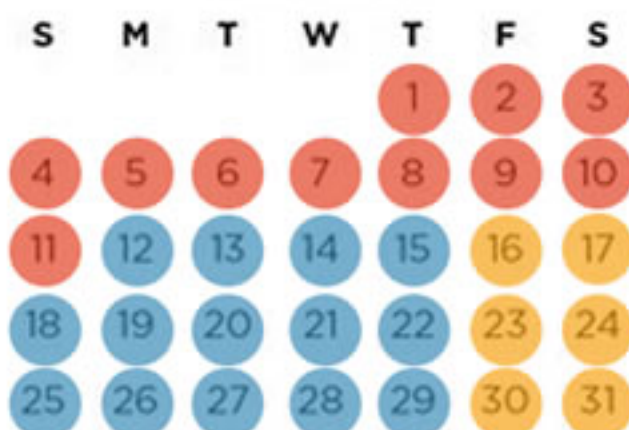

2020 Cabin Rate Schedule

Low

Moderate

Shoulder

Peak

JANUARY

FEBRUARY

MARCH

APRIL

MAY

JUNE

JULY

AUGUST

SEPTEMBER

OCTOBER

NOVEMBER

DECEMBER