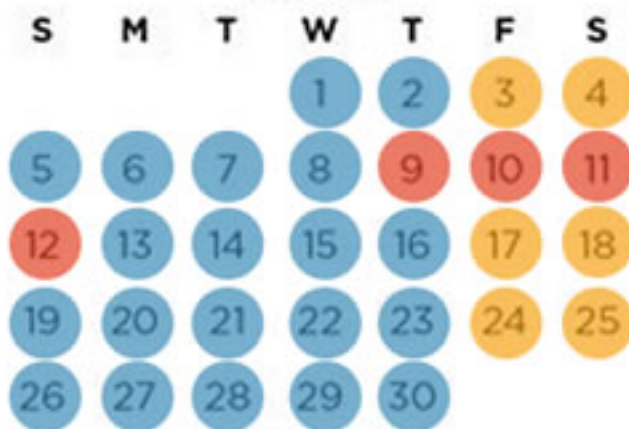

2020 Cabin Rate Schedule

Low

Moderate

Shoulder

Peak

JANUARY

FEBRUARY

MARCH

APRIL

MAY

JUNE

JULY

AUGUST

SEPTEMBER

OCTOBER

NOVEMBER