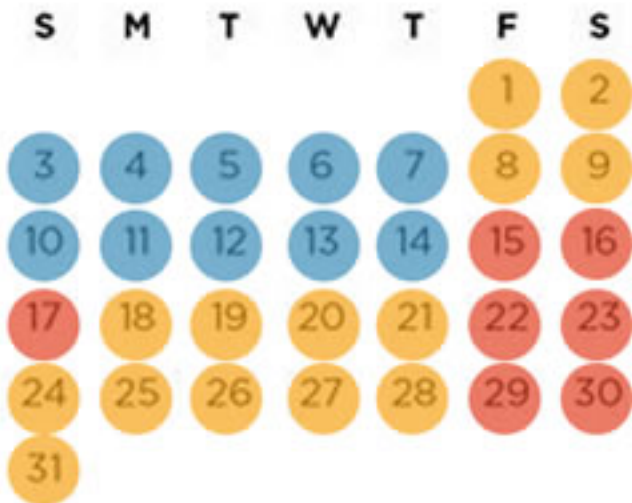

2020 Cabin Rate Schedule

Low

Moderate

Shoulder

Peak

JANUARY

FEBRUARY

MARCH

APRIL

MAY

JUNE

JULY

AUGUST

SEPTEMBER

OCTOBER

NOVEMBER