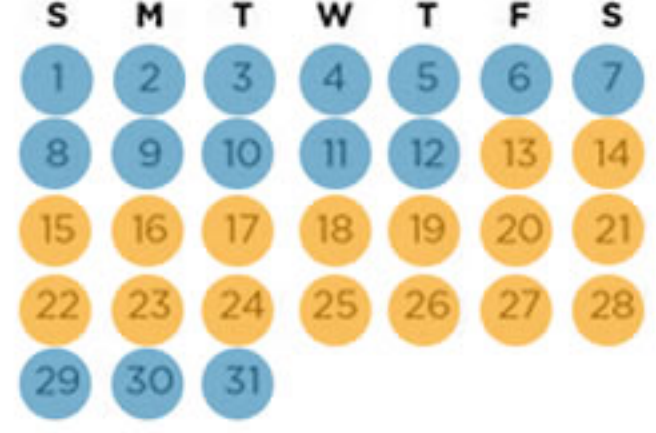

2020 Cabin Rate Schedule

Low

Moderate

Shoulder

Peak

JANUARY

FEBRUARY

MARCH

APRIL

MAY

JUNE

JULY

AUGUST

SEPTEMBER

OCTOBER

NOVEMBER