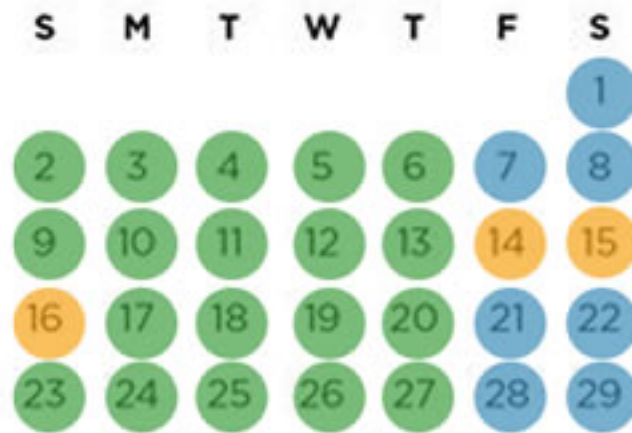

2020 Cabin Rate Schedule

Low

Moderate

Shoulder

Peak

JANUARY

FEBRUARY

MARCH

APRIL

MAY

JUNE

JULY

AUGUST

SEPTEMBER

OCTOBER

NOVEMBER